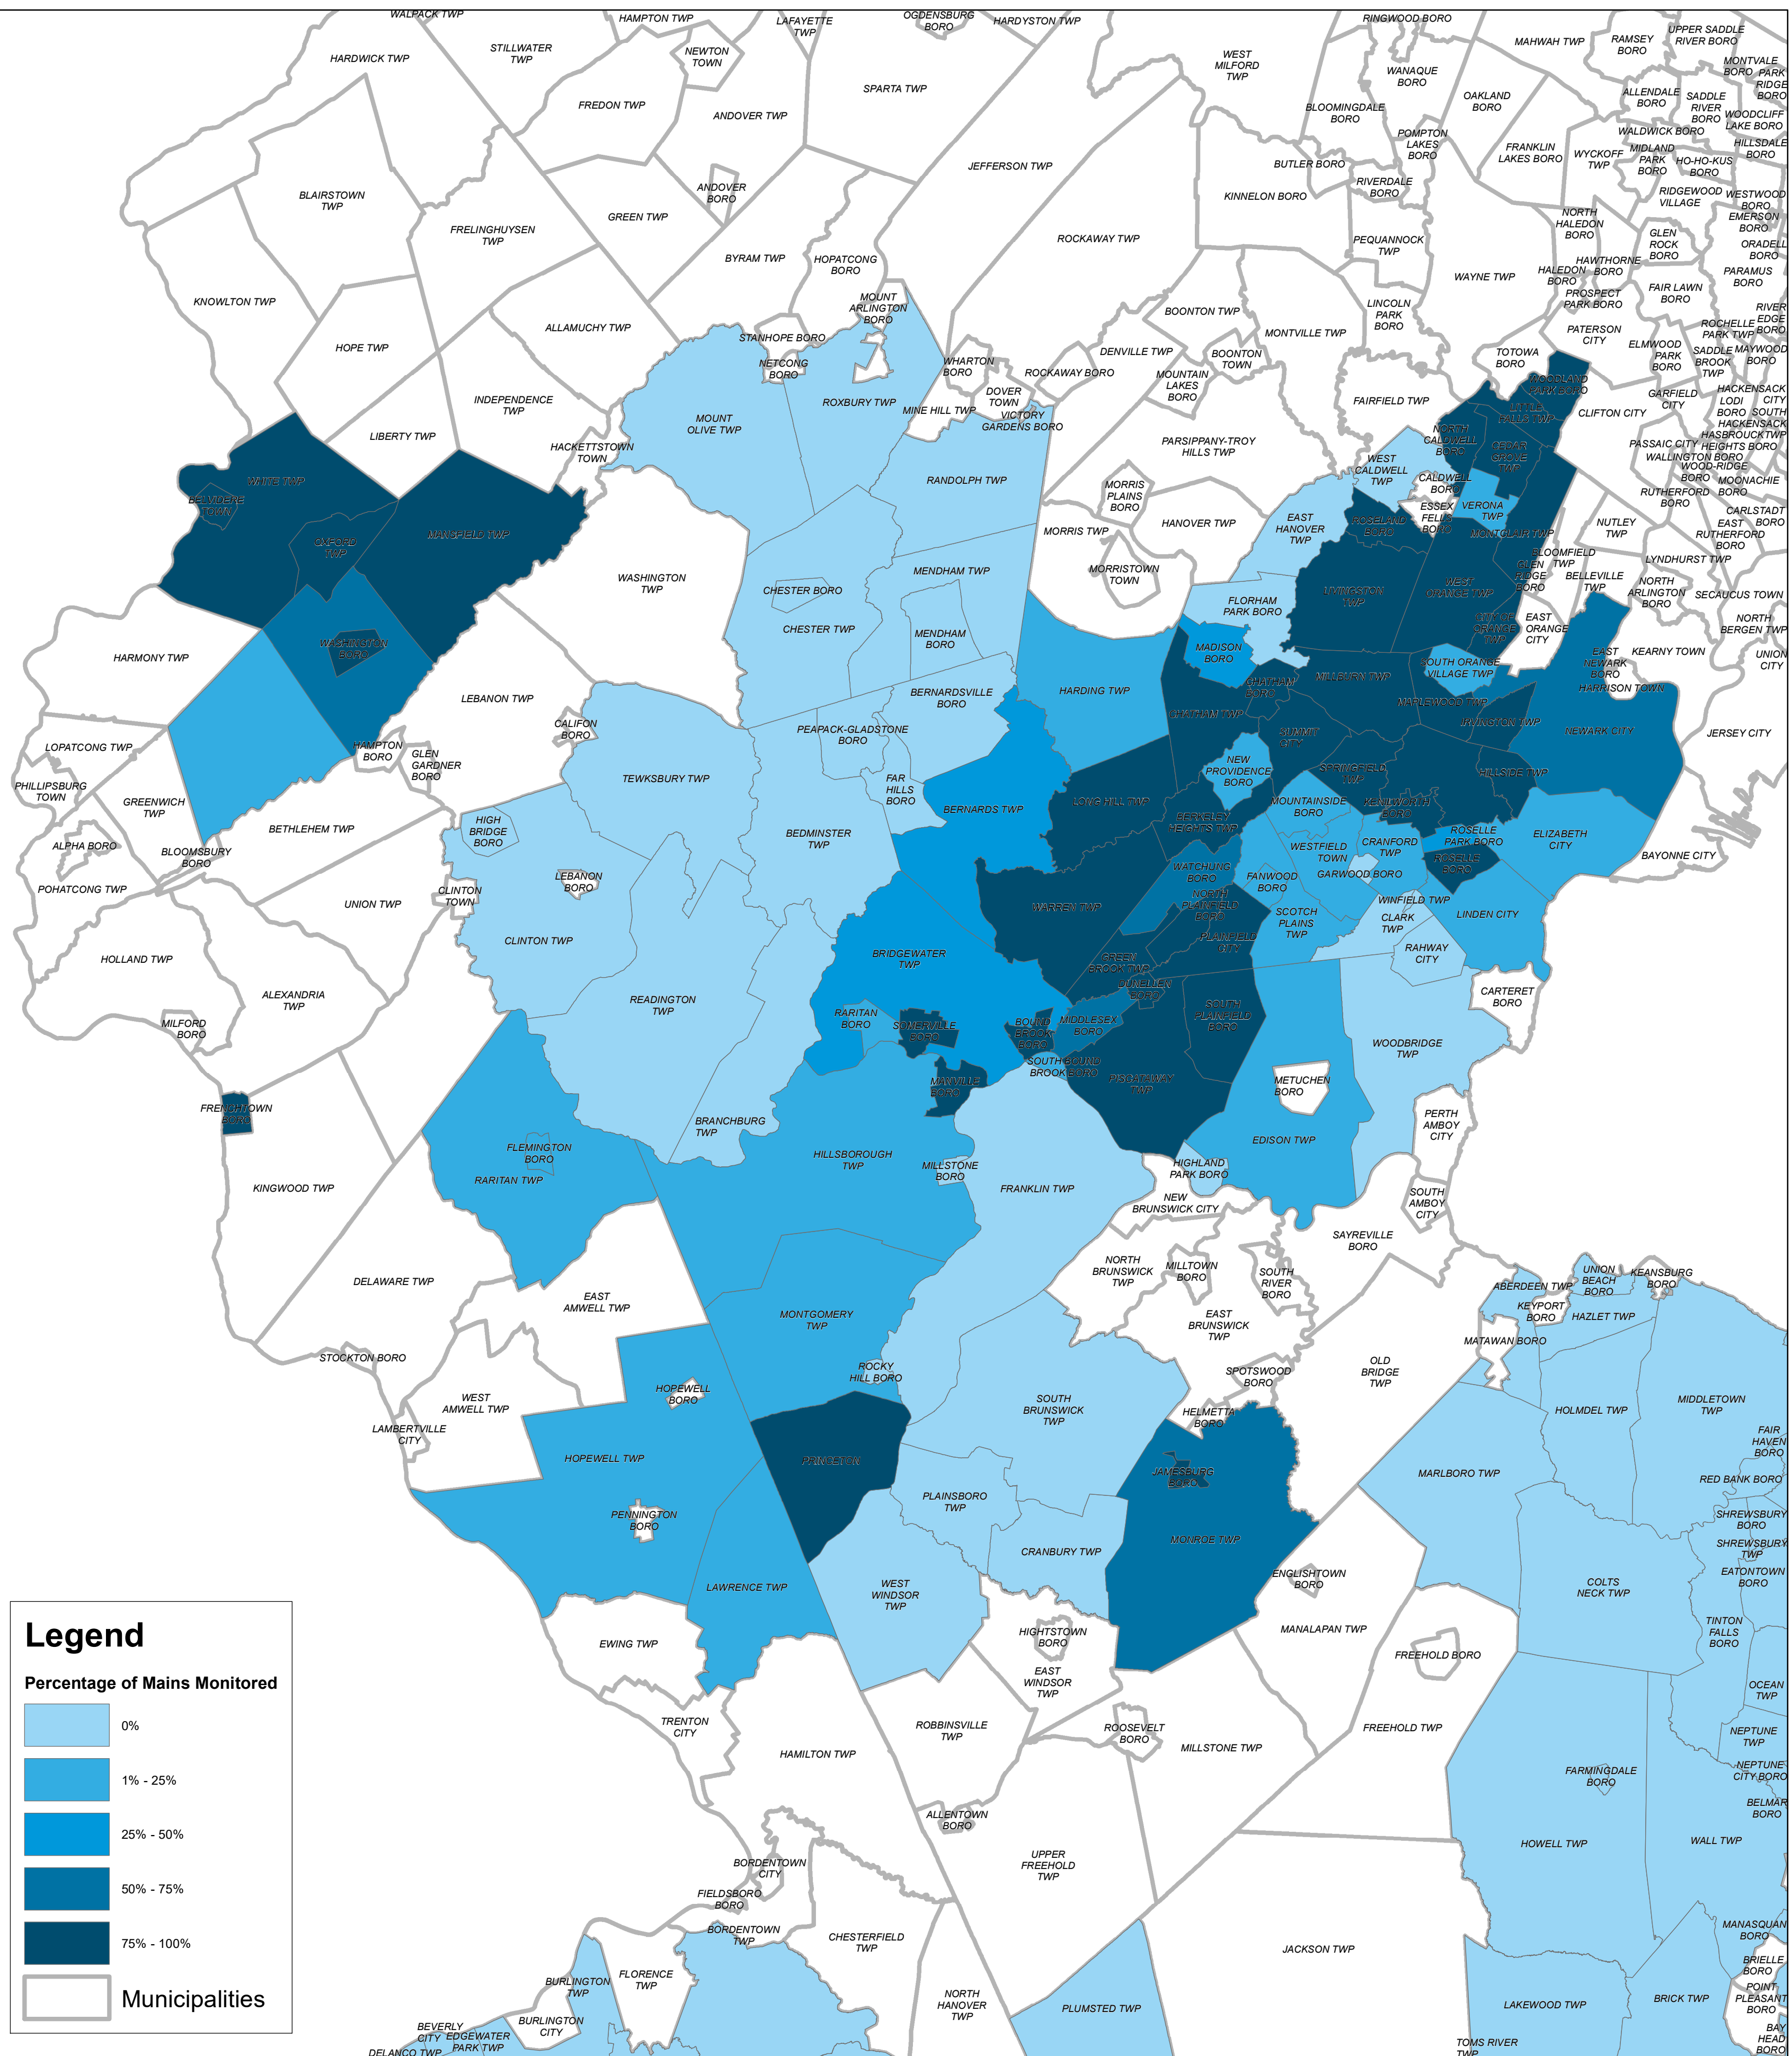

# Mains Monitored by Acoustic Sensors

**New Jersey American Proprietary and Confidential**

This map is property of New Jersey American Water. It has been produced in accordance with a Non-Disclosure Agreement. Duplication of this map in whole or in part is prohibited without the permission of New Jersey American Water.

Path: \\lamwater.net\gis\gisuserdata\NewJersey\Editors\Kerry\Projects\Echologics\Acoustic Leak Monitoring.mxd